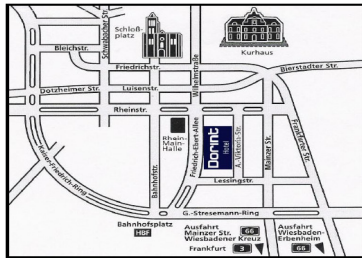

## A 66 aus Richtung Frankfurt / Flughafen oder Rüdeshcim

Richtung Wiesbaden, Ausfahrt Mainzer Straße auf der linken Spur einordnen und dem Schild „Kurhaus/Rhein-Main-Hallen“ durch den Tunnel folgen. Nach dem Tunnel die erste Möglichkeit rechts in die Auguste-Viktoria-Straße einbiegen. Das Hotel befindet sich auf der linken Seite.

## On Highway A 66 from Frankfurt / Airport or Rüdeshcim

Follow Highway until Mainzer Straße exit, after the exit merge into left lane and continue forward until the sign "Kurhaus/Rhein-Main-Hallen", continue forward through the tunnel, take the first right onto Auguste-Viktoria-Straße. The Hotel will be located on your left hand side.

## On Highway A 3 from Cologne

Exit Niedernhausen/Wiesbaden, follow route 455 to „Hauptbahnhof“ (Train Station), continue forward until Gustav-Stresemann-Ring, shortly before the Hauptbahnhof (Train Station) take a right onto Friedrich-Ebert-Allee and take the next right onto Lessingstraße, then left onto Auguste-Viktoria-Straße. The Hotel will be located on your left hand side.

## On Highway A 671 from Darmstadt / Rüsselsheim

Follow Highway until the end, merge onto the left lane and continue forward until the sign „Kurhaus/Rhein-Main-Hallen“, continue forward through the tunnel, take the first right onto Auguste-Viktoria-Straße. The Hotel will be located on your left hand side.