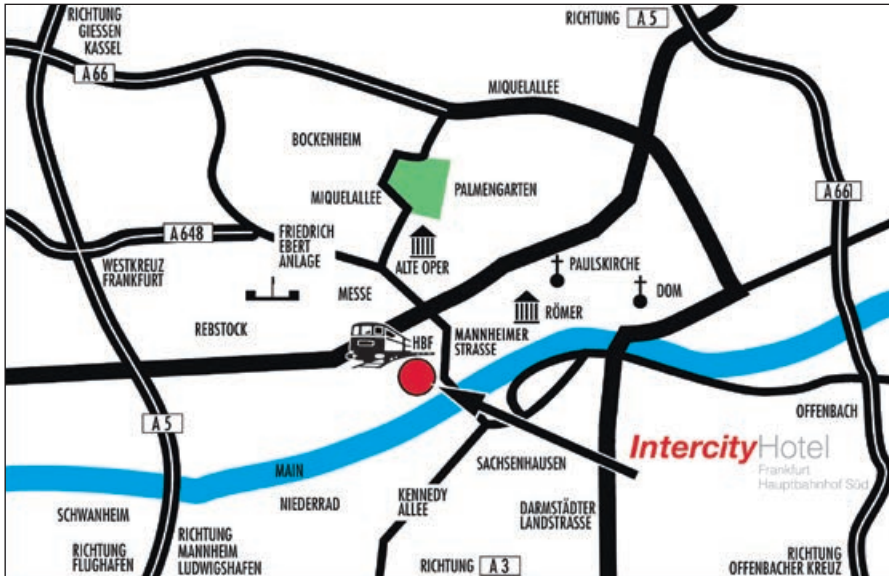

IntercityHotel

Frankfurt
Hauptbahnhof Süd

Mannheimer Straße 21
60329 Frankfurt, Germany
T +49 69 659992-0
F +49 69 659992-810
E frankfurt-hauptbahnhof-sued@
intercityhotel.com
www.intercityhotel.com

Arriving by train

Train station: Frankfurt/Main central station
The hotel is located right next to the central station, exit "Süd".

Special notes

Emissions stickers
Vehicles need a valid emissions sticker to drive in the city of Frankfurt.

Arriving by car

Navigation device
Mannheimer Straße 21, 60329 Frankfurt

Via A3

Take the exit 51 "Frankfurt-Süd/B44" and follow the signs towards "Zentrum/Hauptbahnhof".

Via A5

Take the exit "Westkreuz/Stadtmitte/Messe", then keep straight on towards the "Hauptbahnhof".

From the underground "Frankfurt/Main Airport" take the train S8 or S9 towards "Hanau" to reach the "Frankfurt/Main Hauptbahnhof". Please use the

escalators to the long distance trains and walk to the south exit of the train station. The hotel is located at the right hand side.